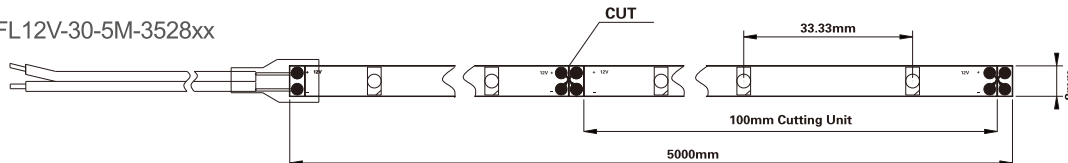

TECHNICAL DATA:

Item No.	LED Color	Input Voltage	Watt/M	Lumen/M	Lumen/Watt	CRI	LED/M	Width	Cutttable Length	IP Rating	EEI
FL12V-30-5M-3528WWS	WWS 2700K	12V DC	2.88W	220lm	76LM/W	80+,90+	30	8mm	100mm	IP20/IP44/IP65/IP-NANO/IP67/IP68	A+
FL12V-30-5M-3528WW	WW 3000K	12V DC	2.88W	220lm	76LM/W	80+,90+	30	8mm	100mm	IP20/IP44/IP65/IP-NANO/IP67/IP68	A+
FL12V-30-5M-3528NW	NW 4000K	12V DC	2.88W	230lm	80LM/W	80+,90+	30	8mm	100mm	IP20/IP44/IP65/IP-NANO/IP67/IP68	A++
FL12V-30-5M-3528CW	CW 6000K	12V DC	2.88W	230lm	80LM/W	80+,90+	30	8mm	100mm	IP20/IP44/IP65/IP-NANO/IP67/IP68	A++
FL24V-30-5M-3528WWS	WWS 2700K	24V DC	2.88W	220lm	76LM/W	80+,90+	30	8mm	166.67mm	IP20/IP44/IP65/IP-NANO/IP67/IP68	A+
FL24V-30-5M-3528WW	WW 3000K	24V DC	2.88W	220lm	76LM/W	80+,90+	30	8mm	166.67mm	IP20/IP44/IP65/IP-NANO/IP67/IP68	A+
FL24V-30-5M-3528NW	NW 4000K	24V DC	2.88W	230lm	80LM/W	80+,90+	30	8mm	166.67mm	IP20/IP44/IP65/IP-NANO/IP67/IP68	A++
FL24V-30-5M-3528CW	CW 6000K	24V DC	2.88W	230lm	80LM/W	80+,90+	30	8mm	166.67mm	IP20/IP44/IP65/IP-NANO/IP67/IP68	A++

FL12V-30-5M-3528xx